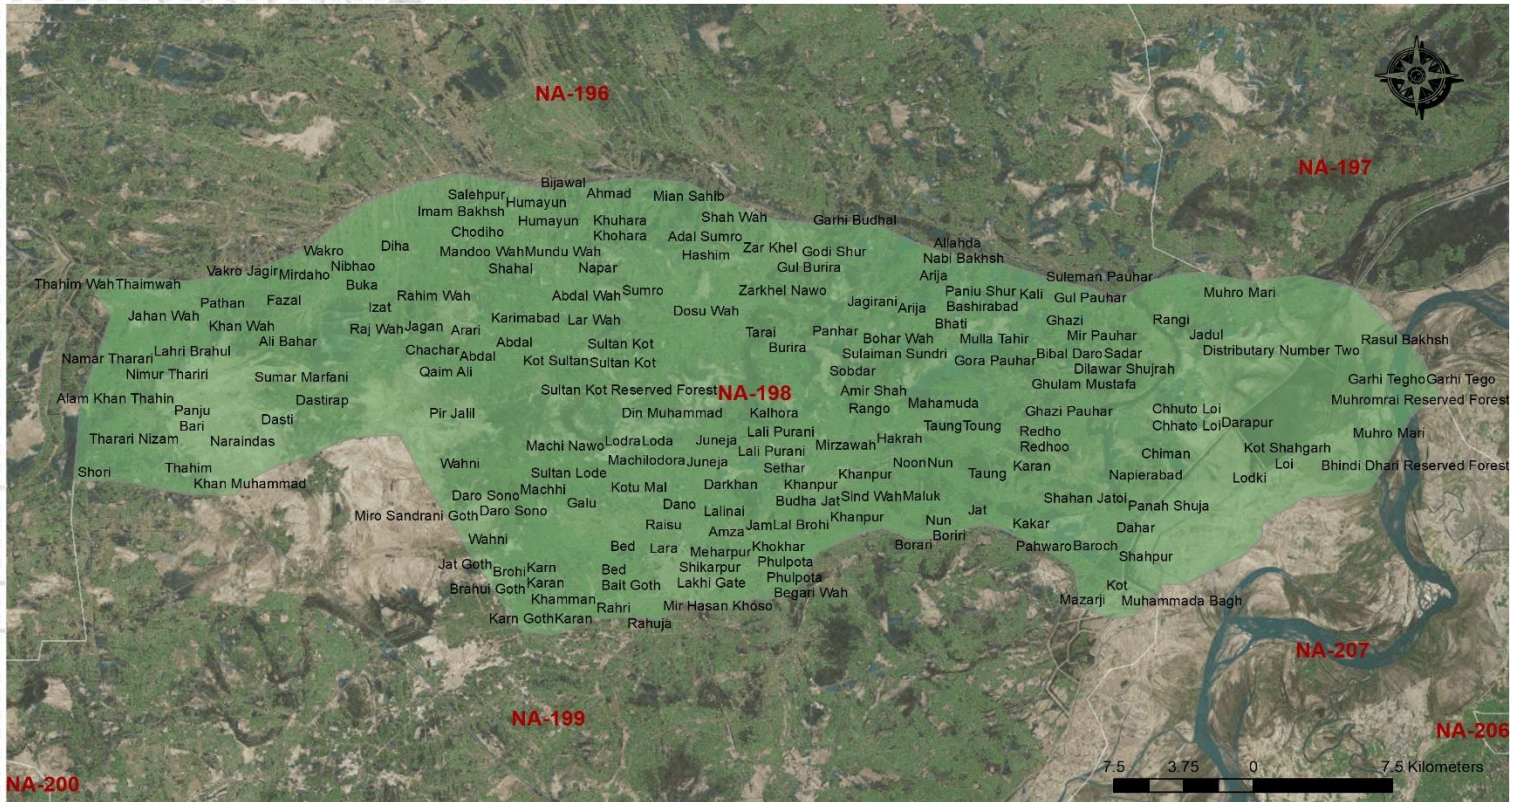

## NA-198 SHIKARPUR-I

## SINDH

**CONSTITUENCY  
POPULATION**

**643,296**